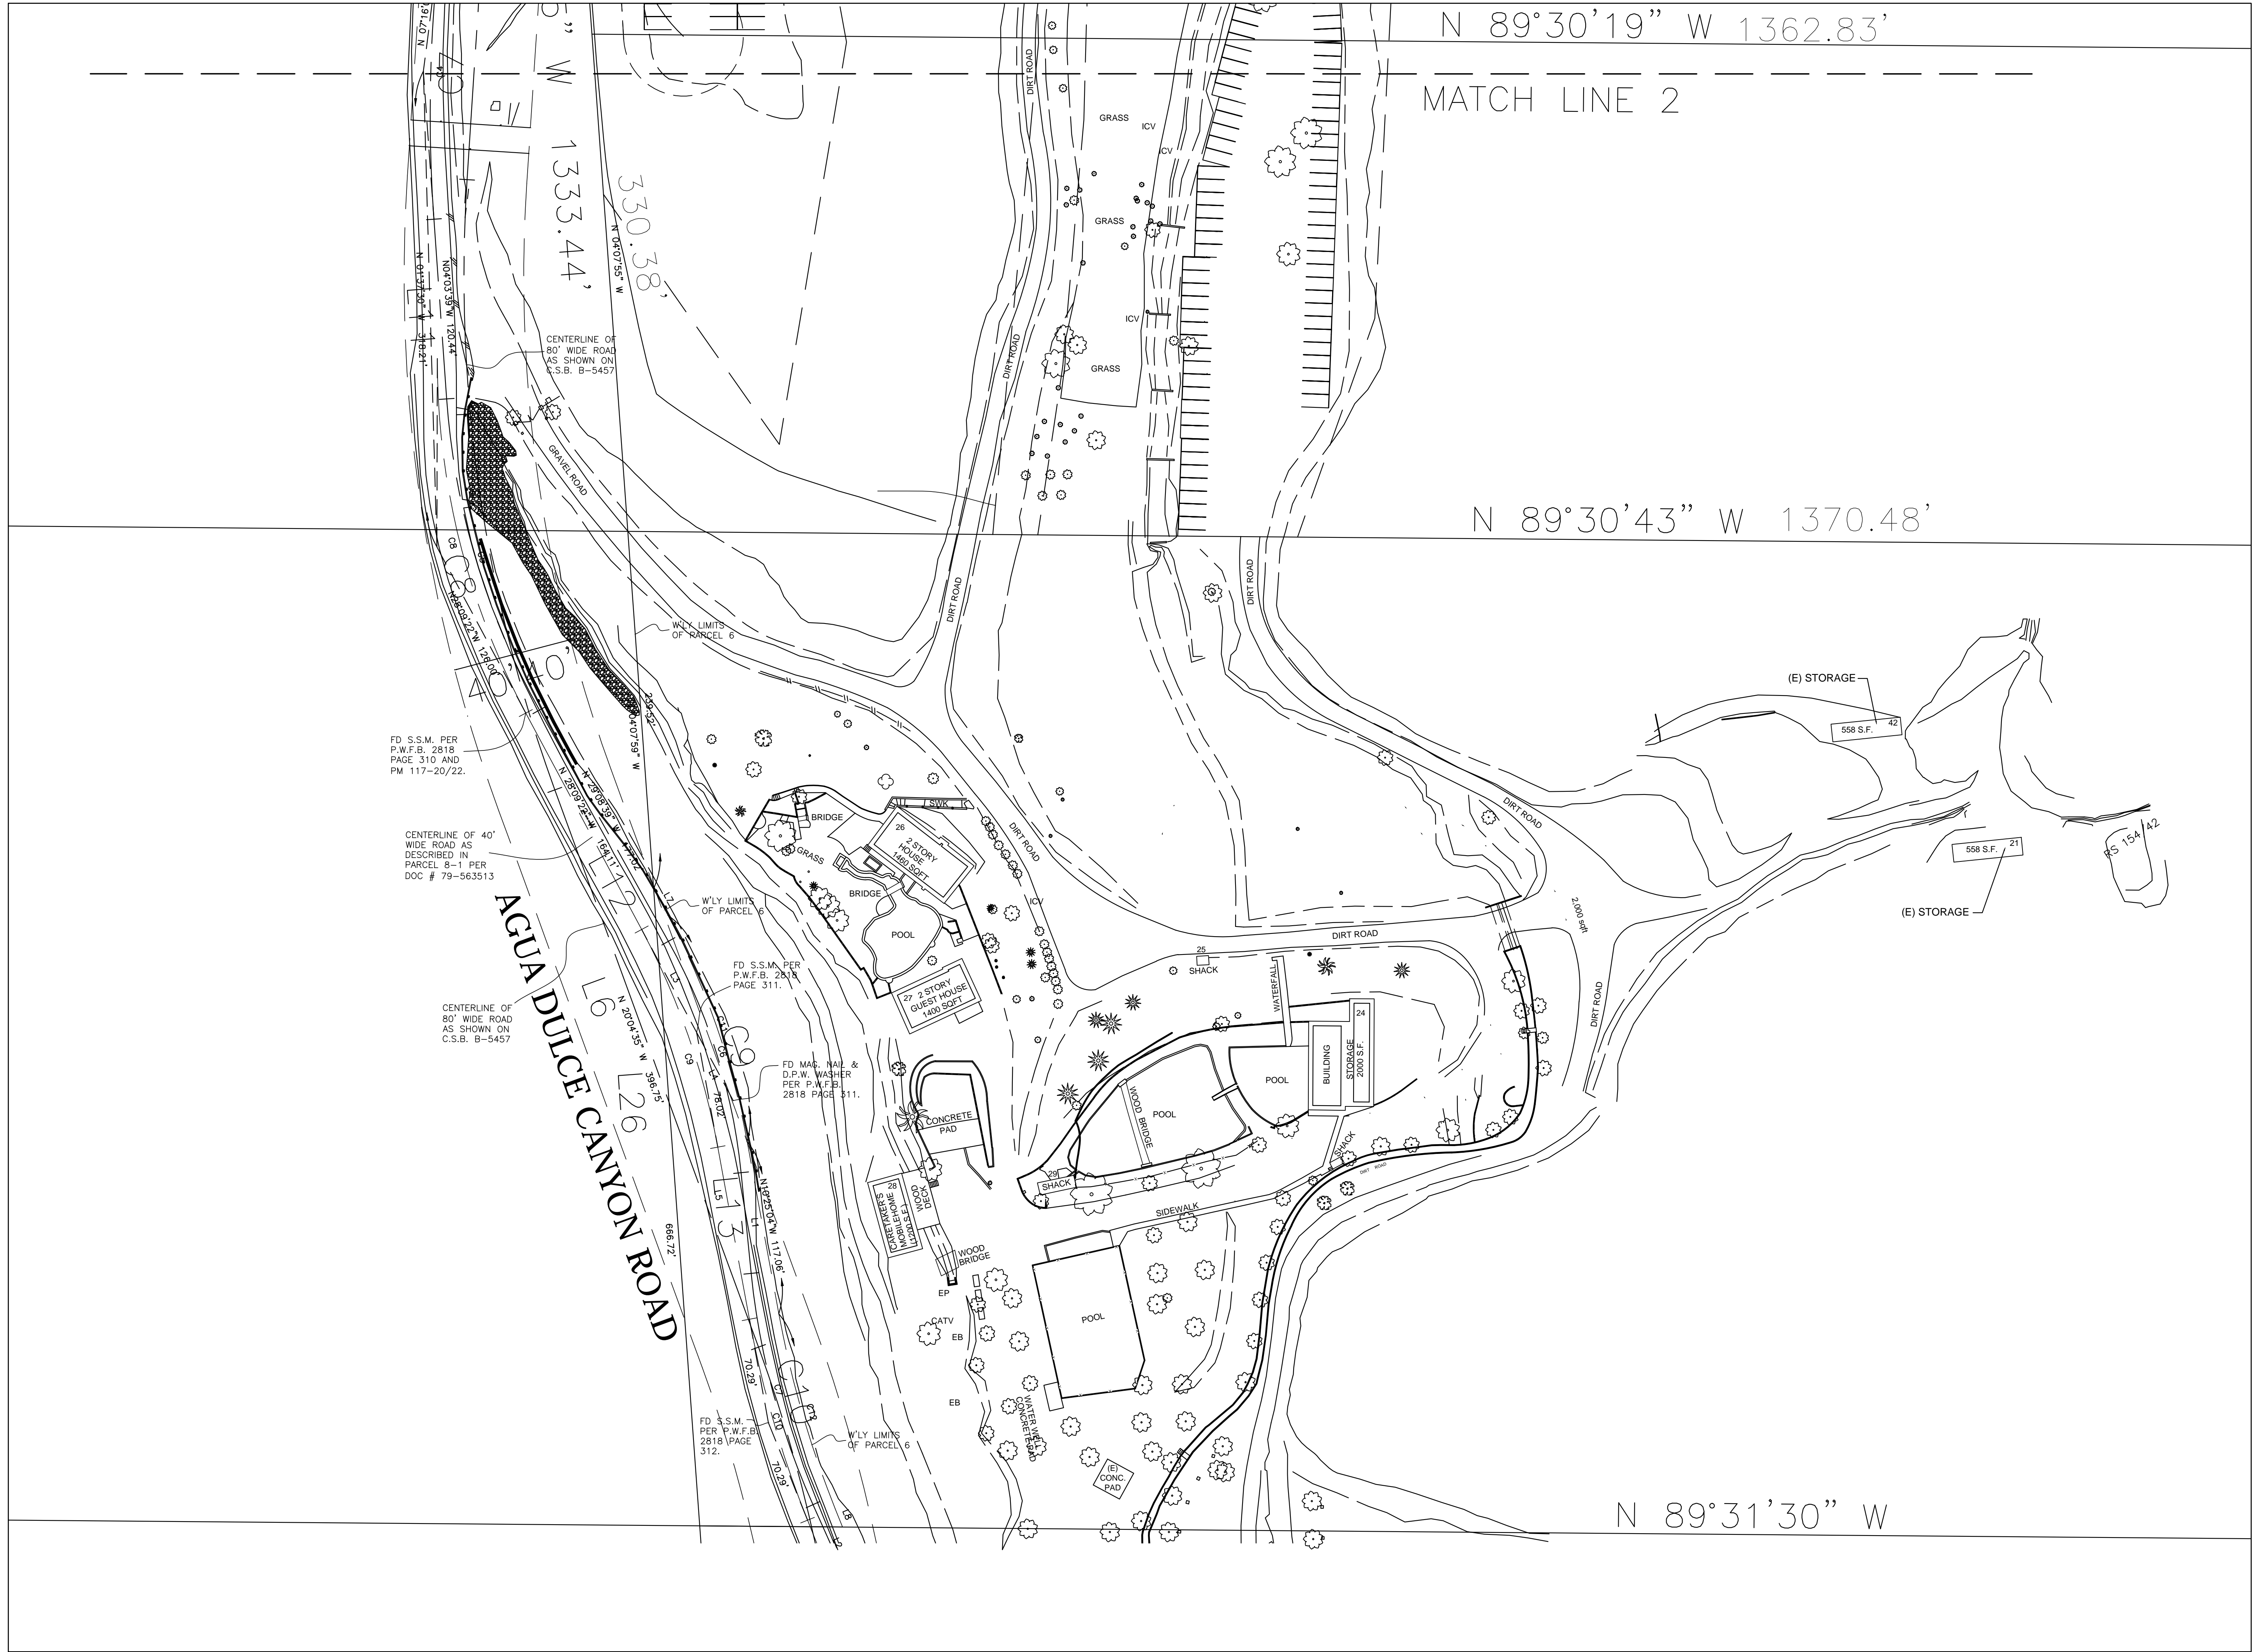

AGUA DULCE CANYON ROAD

N 89°29'06" W 1339.64'
N 89°29'06" W 1342.32'

15445 VENTURA BLVD., SUITE 367
SHERMAN OAKS, CA 91403
TEL: (818) 402-4485
FAX: (818) 479-9690
www.midesigncorp.com

DATE:	REVISIONS:

SHEET 1 OF 4
SCALE: 1" = 50'

PROJECT NAME AND ADDRESS:
BEN AND REEF GARDENS
32222 AGUA DULCE CYN. RD., ST. CLARITA, CA 91390

OWNER'S NAME & ADDRESS:
RONIT WAZGEN
32222 AGUA DULCE CYN. RD., ST. CLARITA, CA 91390

SHEET NUMBER: **C-1**

OWNER'S NAME & ADDRESS:
RONIT WAIZGEN
 32222 AGUA DULCE CYN. RD., ST. CLARITA, CA 91390

SHEET NUMBER:
C-2