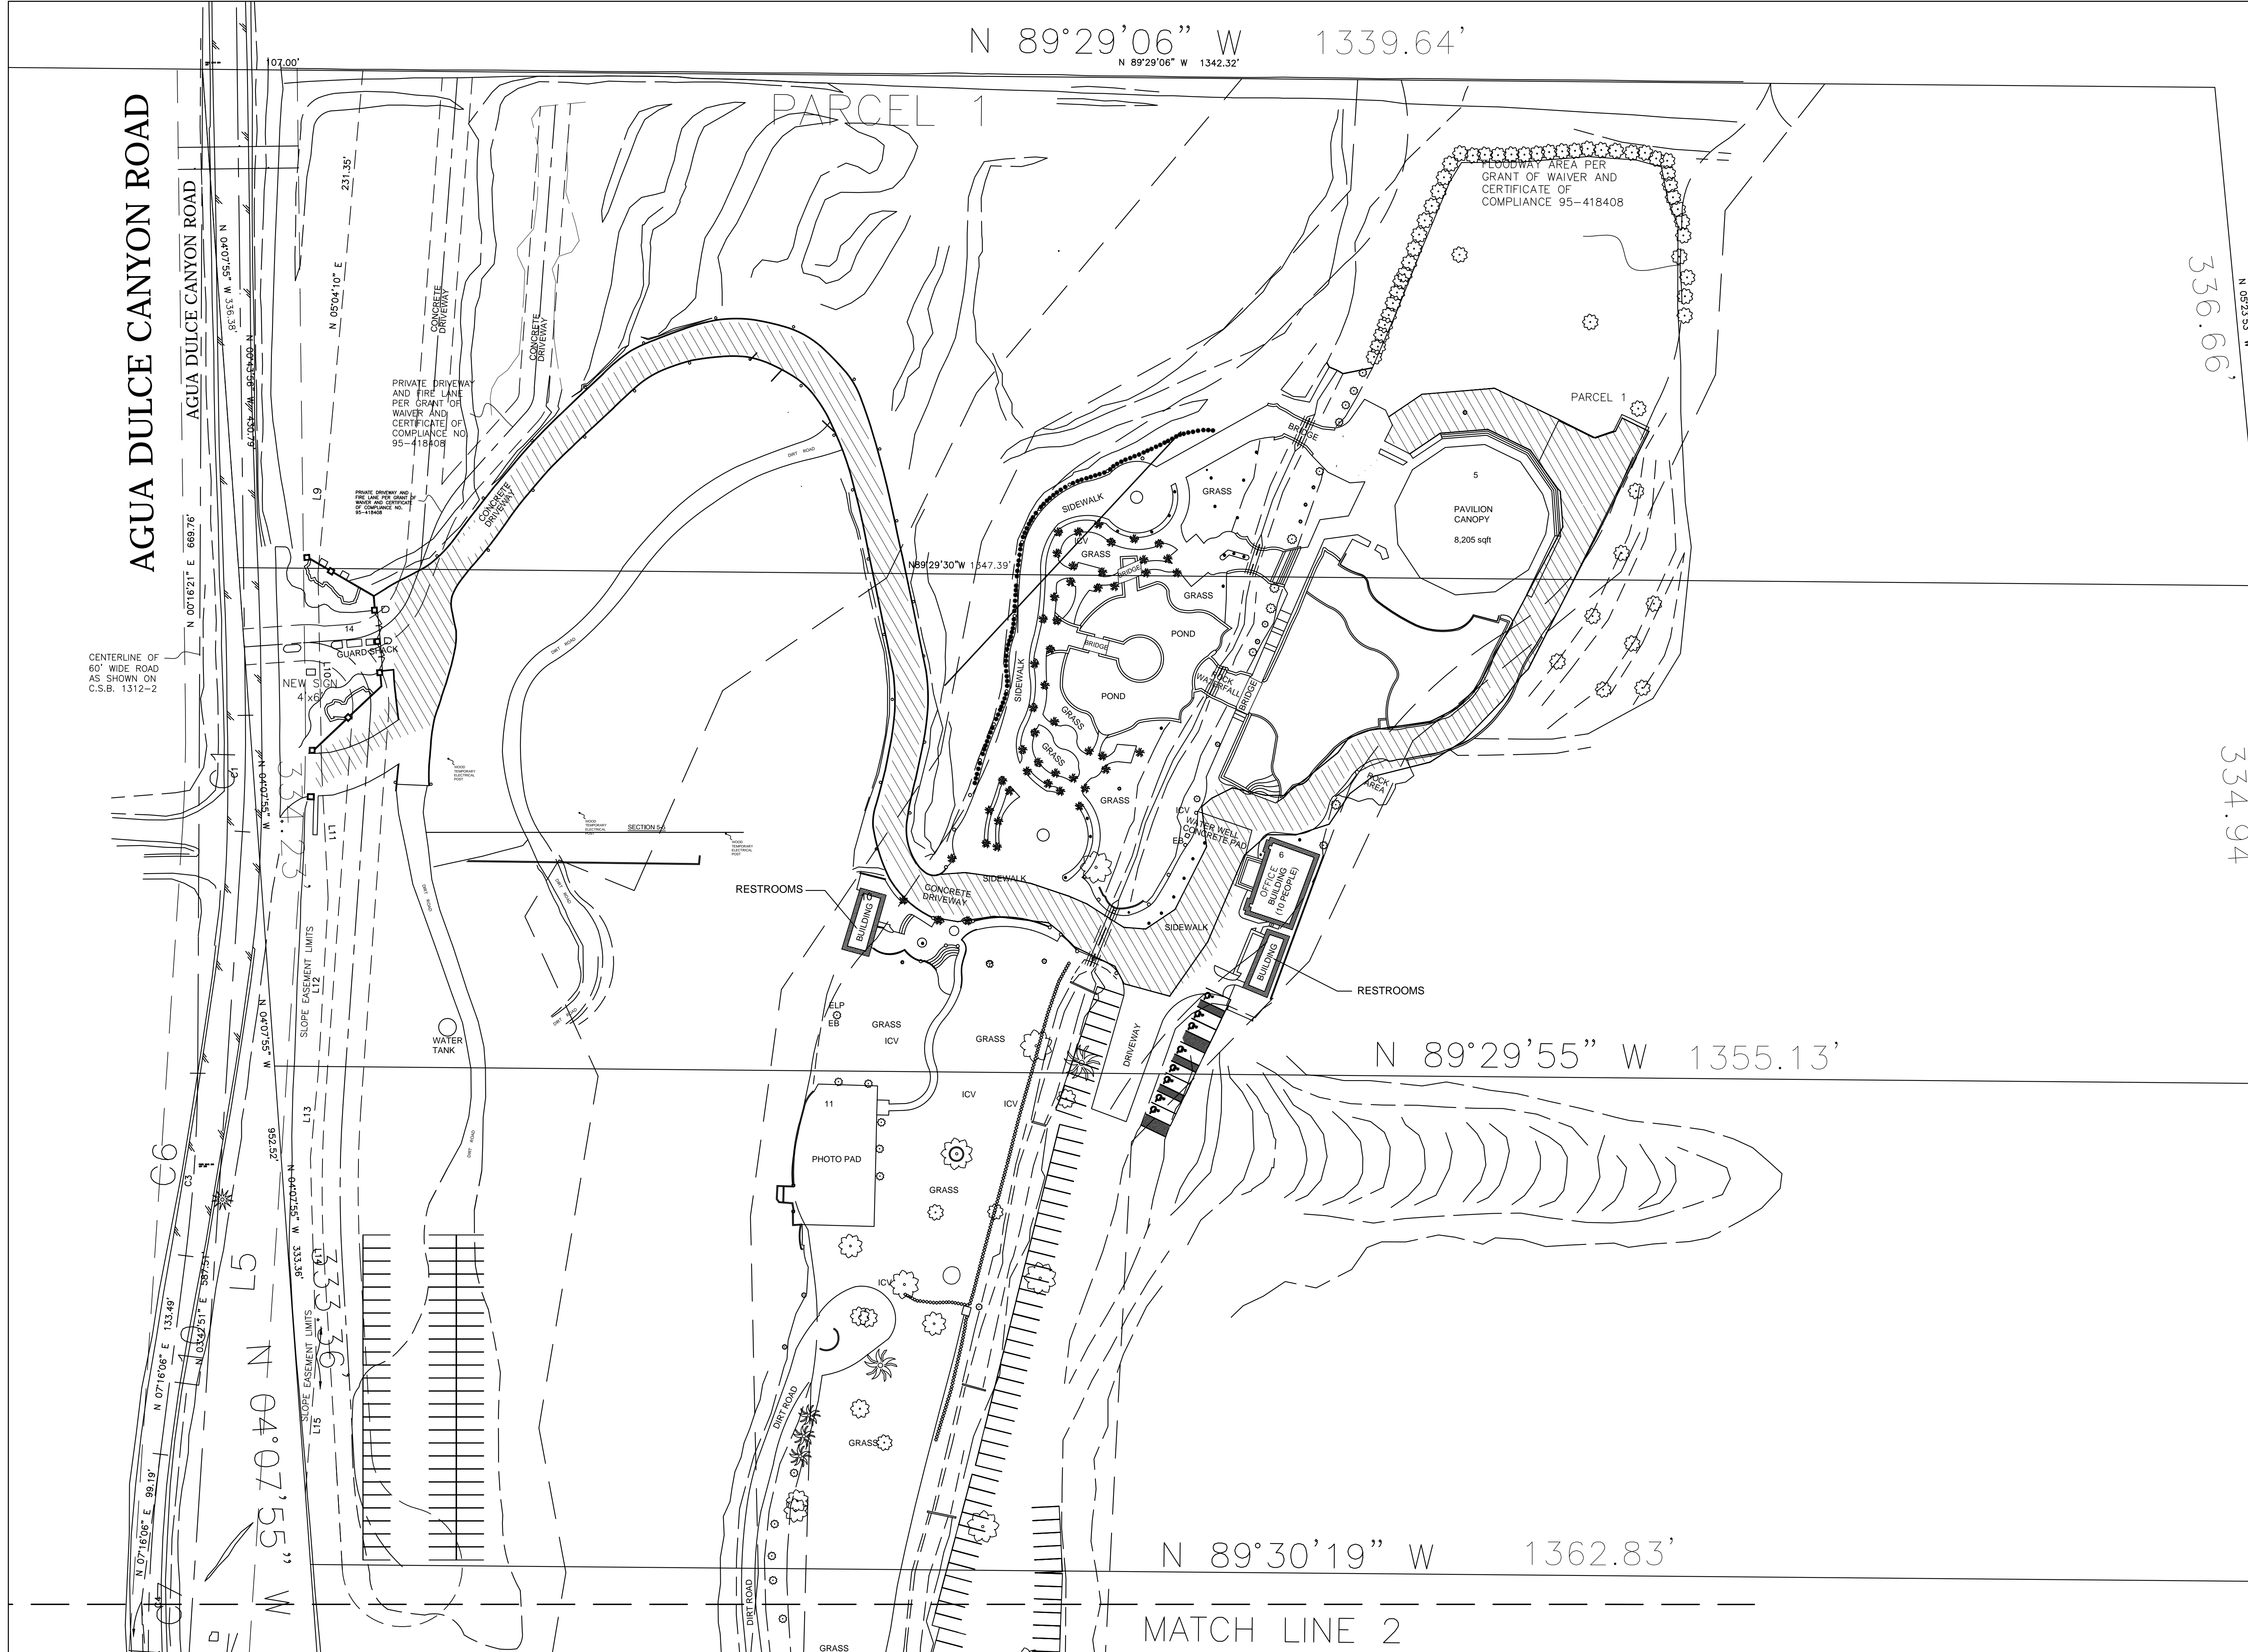

AGUA DULCE CANYON ROAD

N 89°29'06" W 1339.64'
N 89°29'06" W 1342.32'

15445 VENTURA BLVD., SUITE 367
SHERMAN OAKS, CA 91403
TEL: (818) 402-4485
FAX: (818) 479-9690
www.midesigncorp.com

DATE:	REVISIONS:

SHEET 1 OF 4
SCALE: 1" = 50'

PROJECT NAME AND ADDRESS:
BEN AND REEF GARDENS
32222 AGUA DULCE CYN. RD., ST. CLARITA, CA 91390

OWNER'S NAME & ADDRESS:
RONIT WAZGEN
32222 AGUA DULCE CYN. RD., ST. CLARITA, CA 91390

SHEET NUMBER: **C-1**

OWNER'S NAME & ADDRESS:
RONIT WAIZGEN
 32222 AGUA DULCE CYN. RD., ST. CLARITA, CA 91390

SHEET NUMBER:
C-2